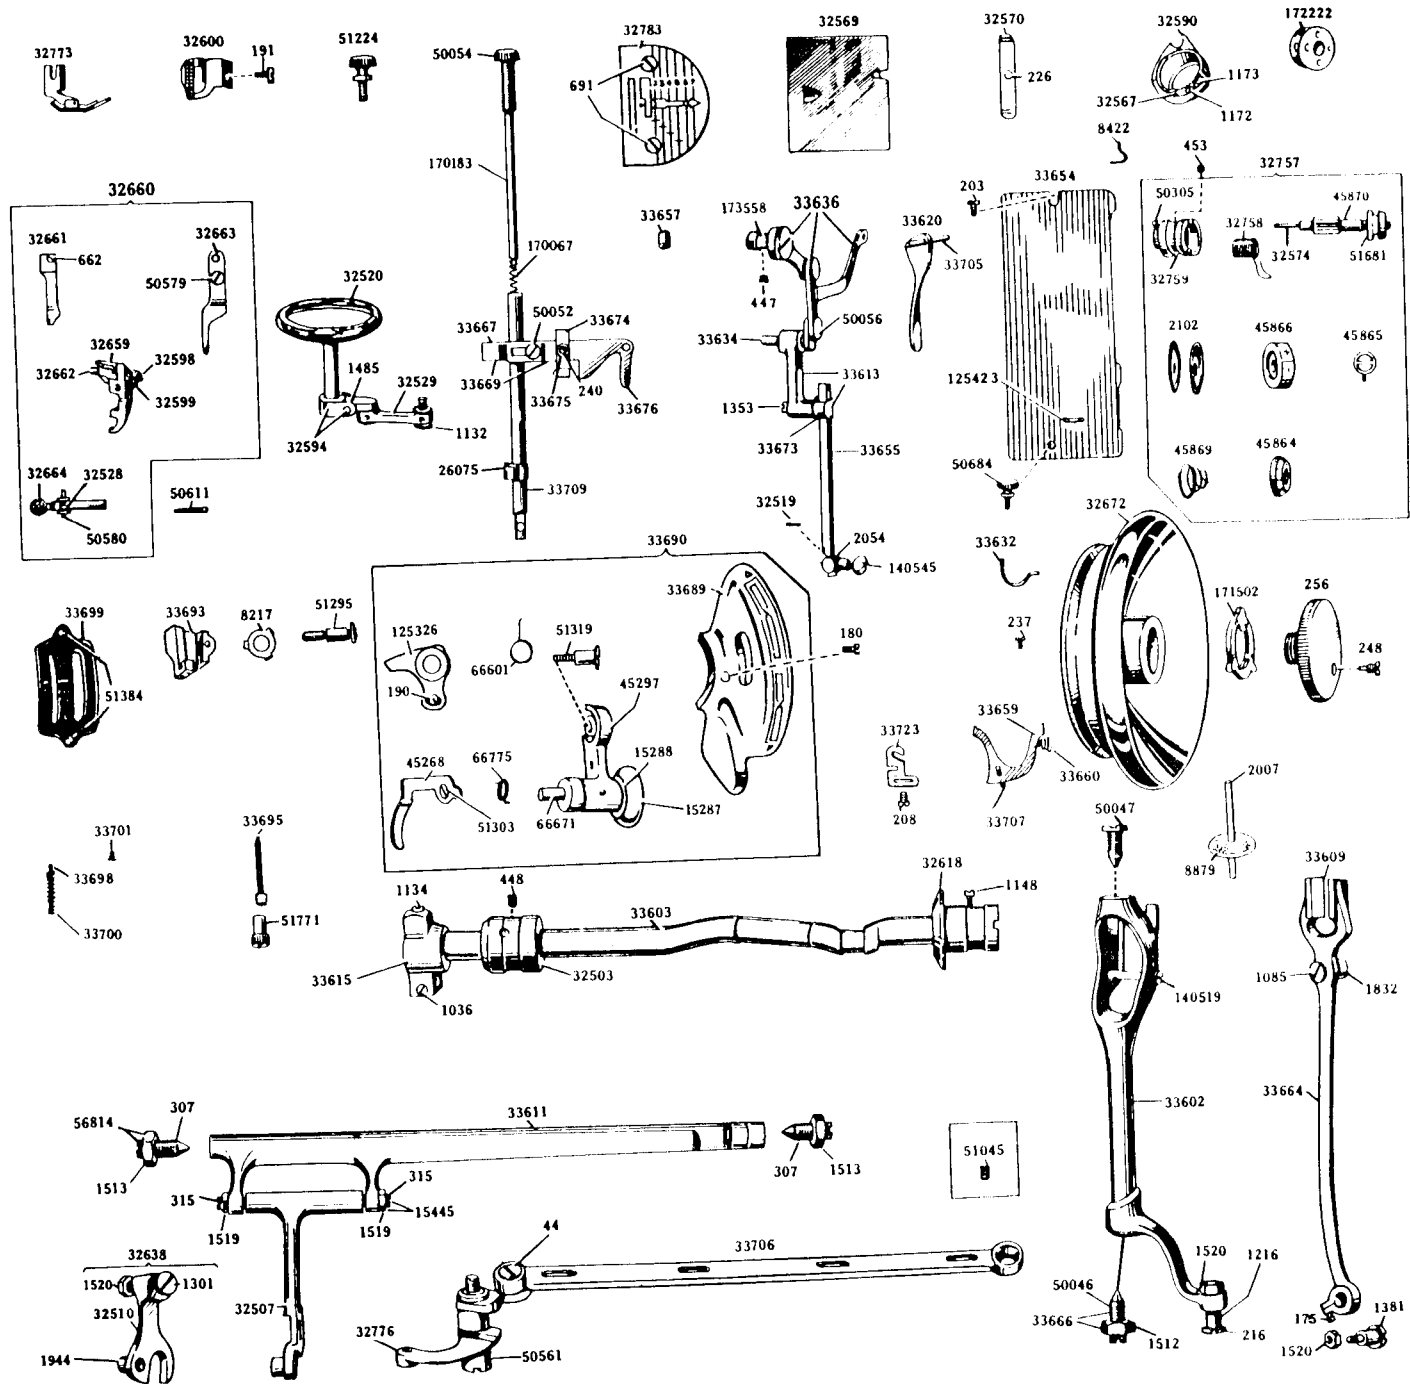

SINGER

99-31

List of Parts—Machine No. 99-31

ATTACHMENT SET 161127

| | |
|------------|-----------------------|
| 25527 | Seam Guide |
| 32622 | Feed Cover plate |
| 50053 | Guide Screw |
| 161127 | Zipper Foot |
| 161133 | Tube of Oil |
| 161295 | Screwdriver (SM) |
| 172336 | Bobbin (Plastic) (4) |
| 2020(15x1) | Needles 11 (3) 14 (3) |

For the library of: Diamond Needle Corp

List of Parts—Machine No. 99-31

From the library of: Diamond Needle Corp